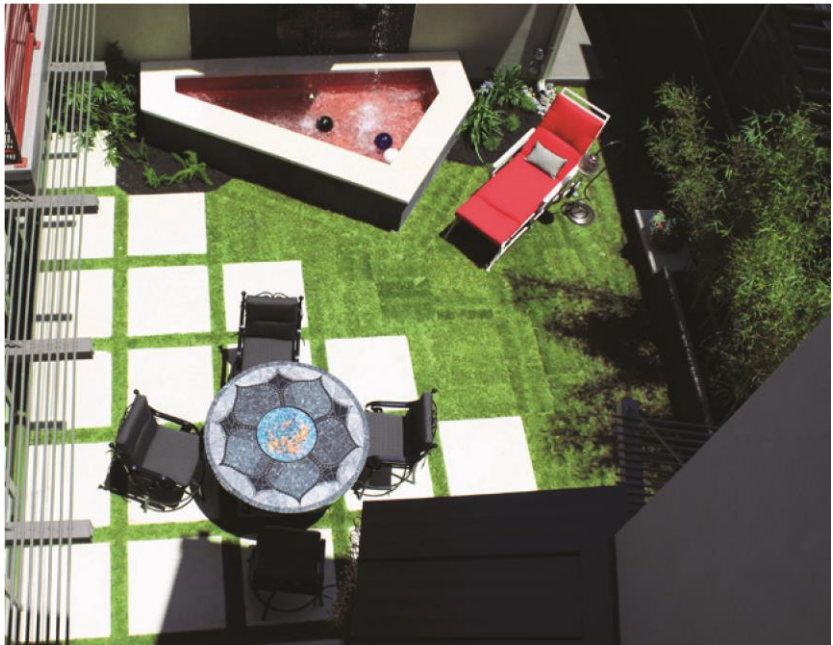

Product Catalog

1-877-892.7299

TexasCrazy.com